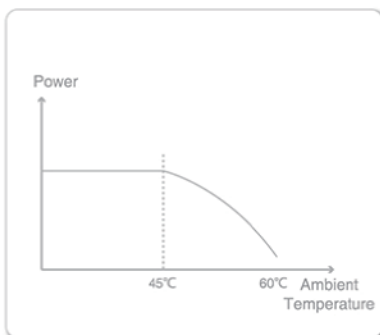

ENDURABILITY

Even sustains a 60°C ambient temperature