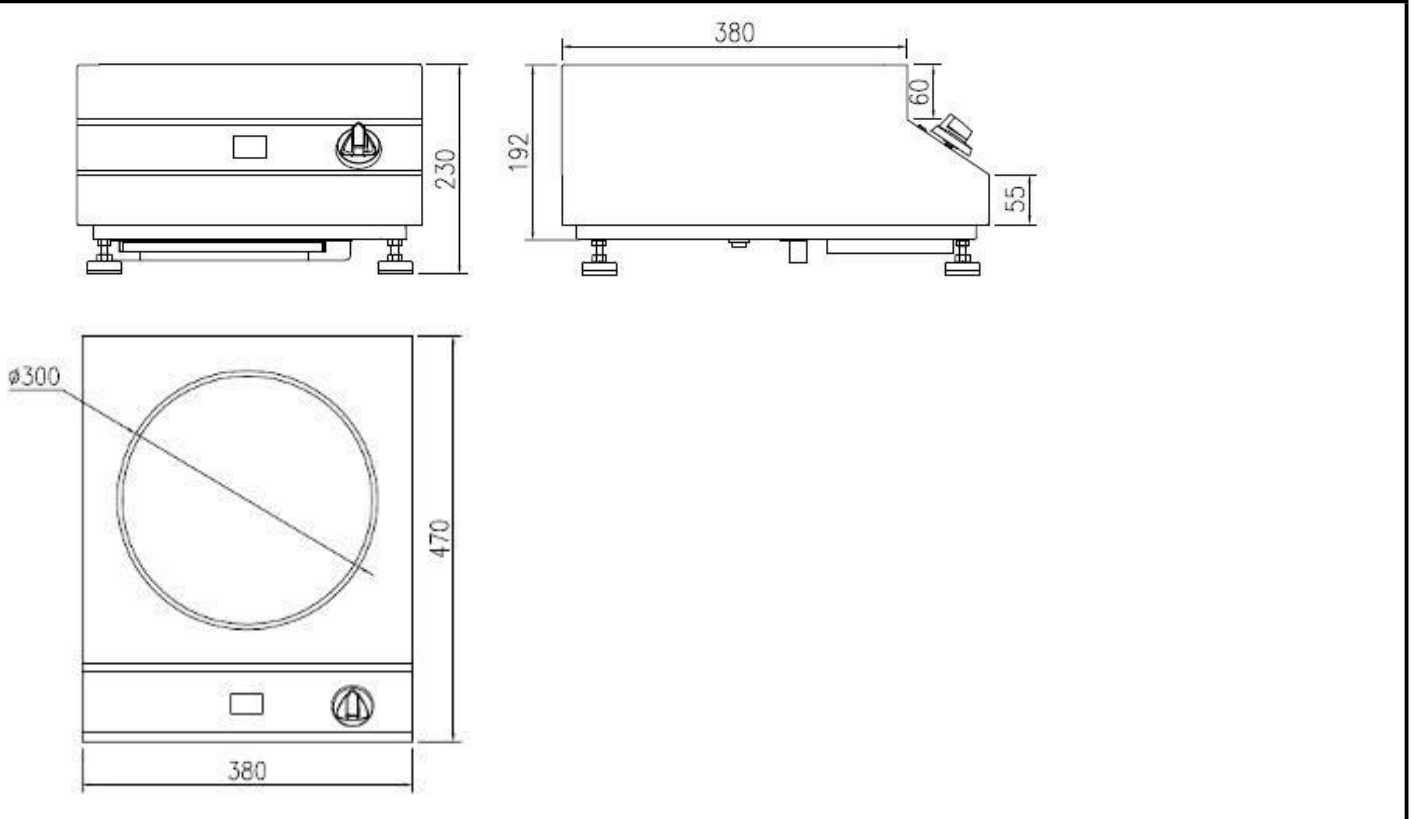

Product Name	Commercial Single Hob Induction Table Wok Tops	Quantity		Item#	
--------------	--	----------	--	-------	--

Standard Features

- Over 90% energy efficiency rate .
- Simple control: use the power control knob to switch on/off,
- Turn the power control knob to make step-less power regulation
- The LED indicator will show the power level and also in case of error, it will show the error code enabling user to diagnose and correct minor problems
- Integral grease filter to ensure clean air intake
- Internal cooling fan to keep internal electronics cool
- Automatic pan detection provides instant energy transmission to pan and automatic switch off when pan is not present.
- Automatic power adjustment when ambient temperature rises too high or in case of empty pan heating to prevent overheating
- Easy to clean high-impact glass-ceramic top surface
- Pan characterization feature measures pan optimal power to each pan at every setting

Specifications

Model Number	IND-13W-8000
Power Requirements	3N~400V AC, 3Phase 5 Wires
Power Consumption	8,000W(MAX)
BTU Comparison	70,000BTU
Amperage	12A(MAX)
Ceran Glass	Φ300 SCHOTT Ceran Glass
Housing Material	SUS304, T=1.5mm
Dimensions(mm)	380*470*230
Weight(kg)	16
Packaged Dimensions(mm)	590*470*380
Packaged Weight(kg)	19
Power Cord Length(mm)	1900
Plug Type	Not Included
Warranty	1 year