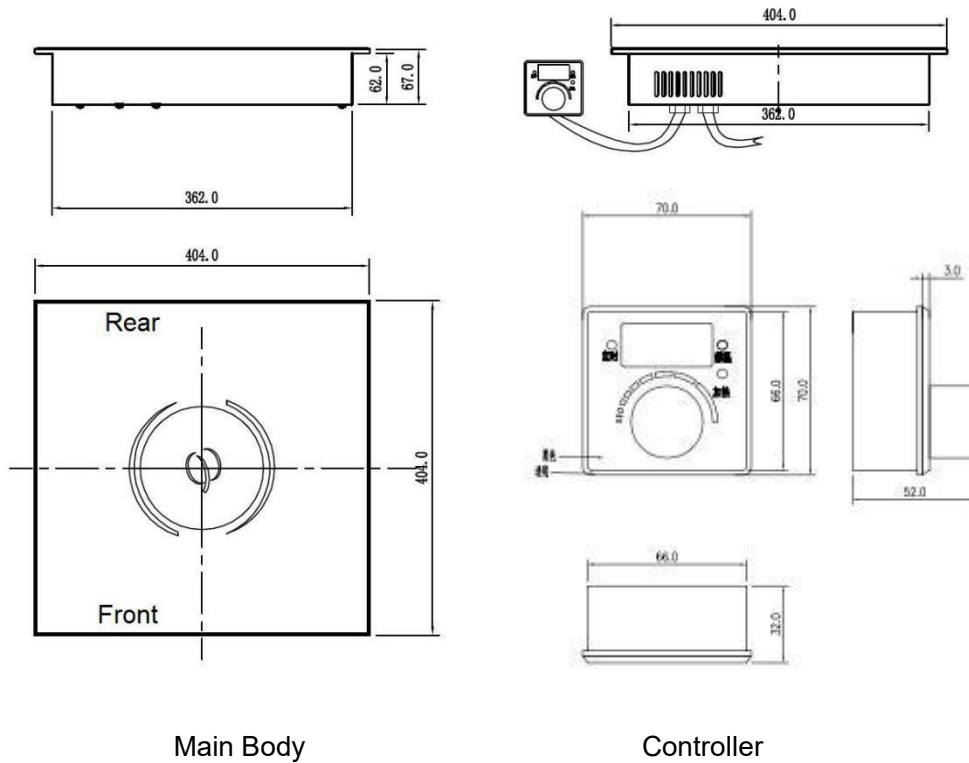

Standard Features

- Can be used as Drop-in type.
- Multi-functional Controller could realize Timing/ Holding and heating function by 5s pressing on the switch.
- Timing function: The time could be set in a 10 hours range.
- Heating: There are 10 levels to regular the power.
- Holding: The holding temperature could be set between 30°C to 90°C.
- 304 Stainless steel housing
- SCHOTT 400*400 Ceran glass.
- Separate controller.

© 2023 Middleby Food Service Equipment (Qingdao) Co., Ltd.

Specifications

Model Number	IND-EOP-N1000
Power Requirements	230V AC, 50/60Hz
Power Consumption	1,000W(MAX)
BTU Comparison	9,000BTU
Amperage	4.5A(MAX)
Ceran Glass	400*400 SCHOTT Ceran Glass
Housing Material	SUS304, T=1.0mm
Dimensions(mm)	404*404*67mm
Weight(kg)	6
Packaged Dimensions(mm)	490*480*120
Packaged Weight(kg)	7
Power Cord Length(mm)	1900
Plug Type	EU/UK/AU plug